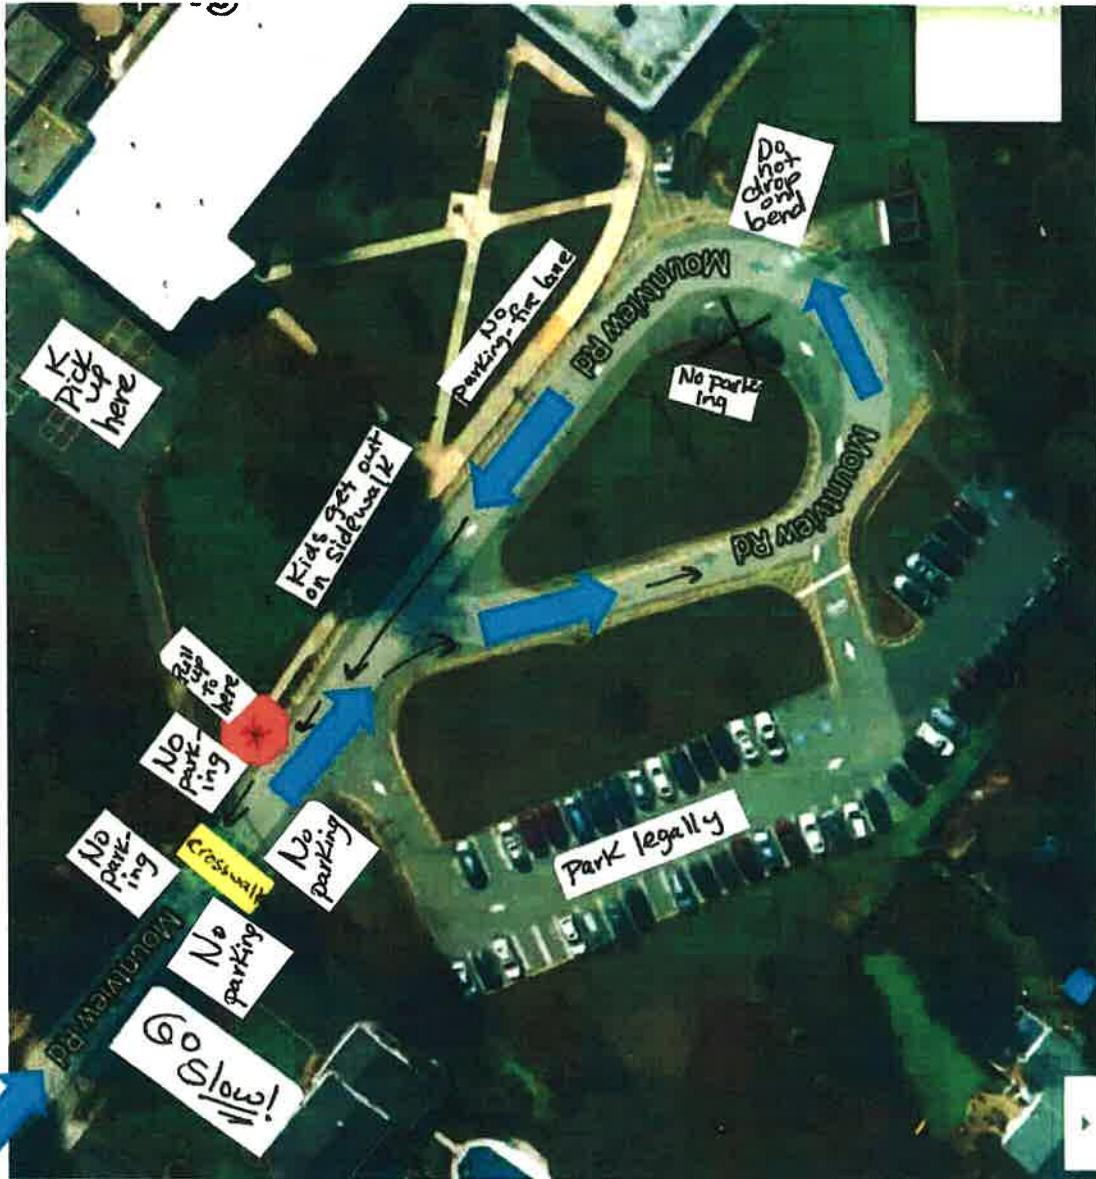

MTV LOOP: Pick-up and drop-off

Enter here

- Enter the school zone slowly, paying close attention to the crosswalk area.
 - Stay off your cell phones while driving.
 - Continue around the loop until you get to the straight-away (fire-zone).
 - Students should **ONLY** get out on the straight-away (not at bend) on the **SIDEWALK** side.
 - Please pull **ALL** the way up to the fire-hydrant.
 - **NO** Parking anywhere around the inner loop or the fire zone.
 - No parking on either side of the crosswalk.
 - If parking in the lot, find a **LEGAL** spot.
 - Please do **NOT** get out of the car to help your child. Staff on duty can assist with that.
 - Please share and communicate with drop-off/pick-up designees (i.e. grandparents).
 - Police will be enforcing parking rules more vigilantly.
 - At pick-up,, remind your children to look for you and wait on the sidewalk.
 - Please be respectful of our neighbors on Mountview Road. Do not block their driveways or access.
 - Mountain Ave and Hendricks Paths are alternate loop options. There is coverage before and after-school.
- © Thank you for your cooperation in keeping our students and families safe. ☺